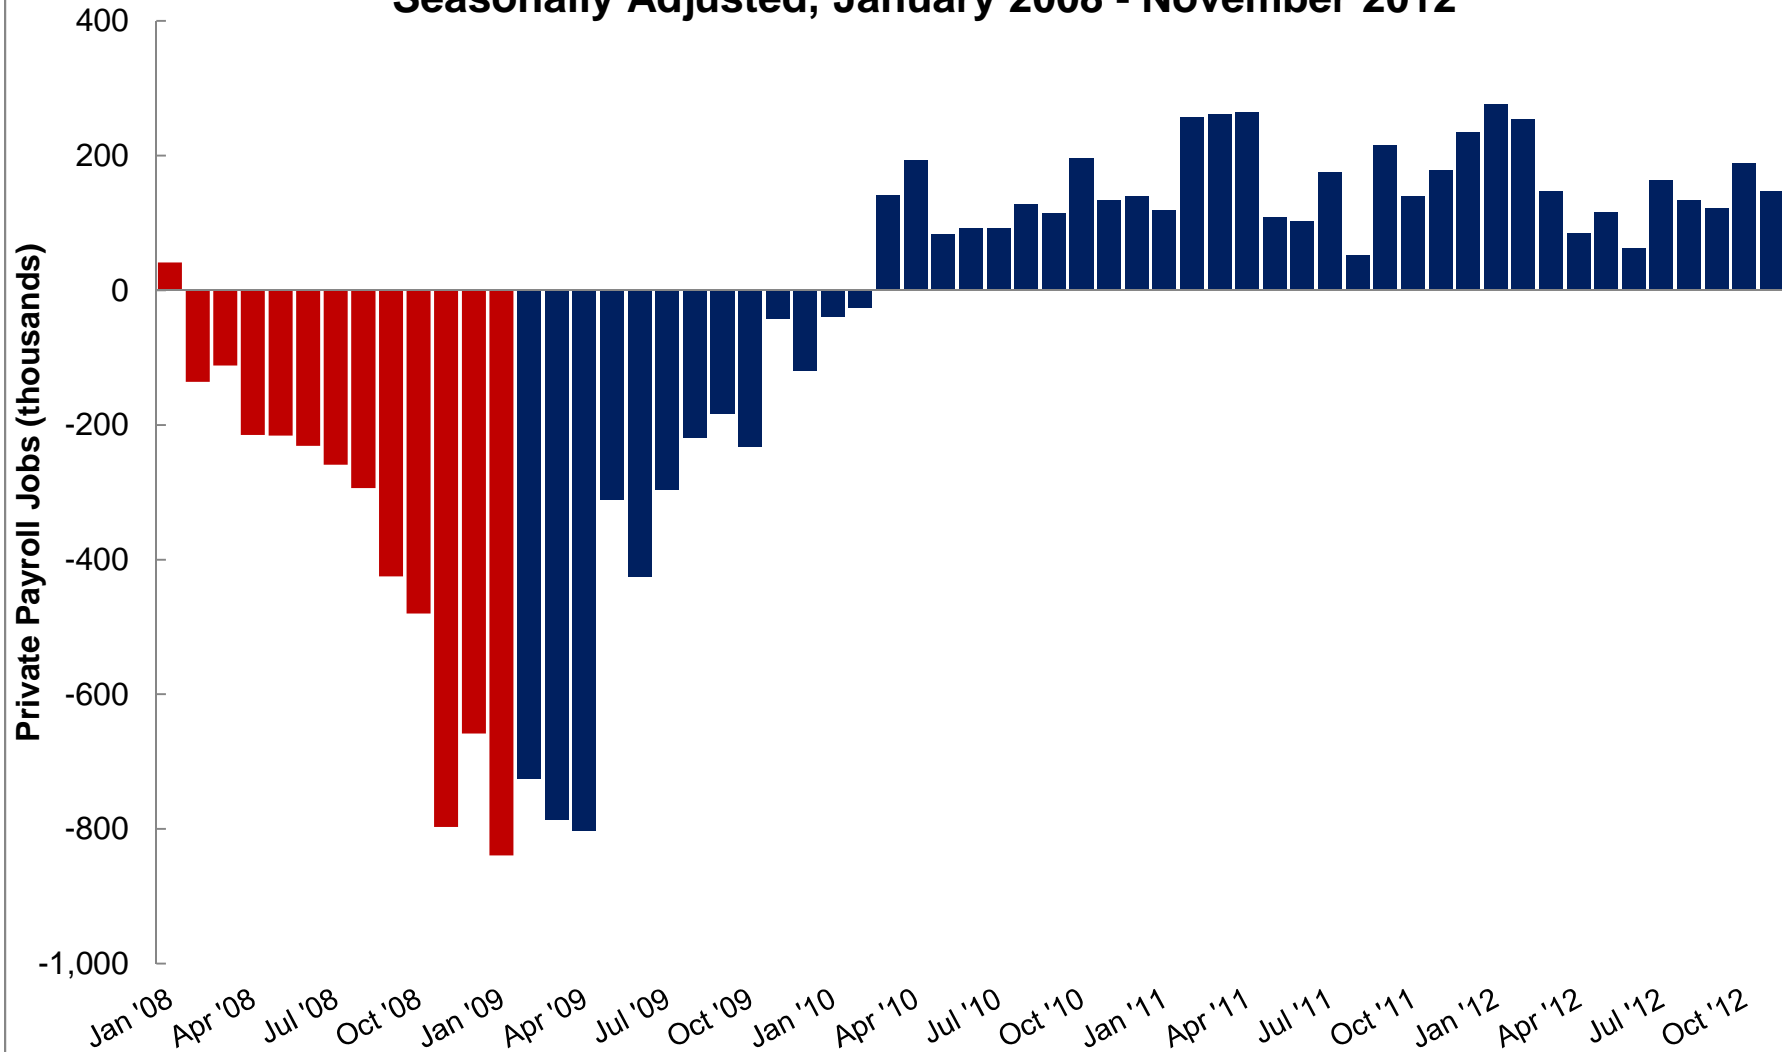

Monthly Change in Private Payrolls

Seasonally Adjusted, January 2008 - November 2012

Source: Prepared by the Chairman's staff of the Joint Economic Committee based on data from the Bureau of Labor Statistics, Establishment Survey.