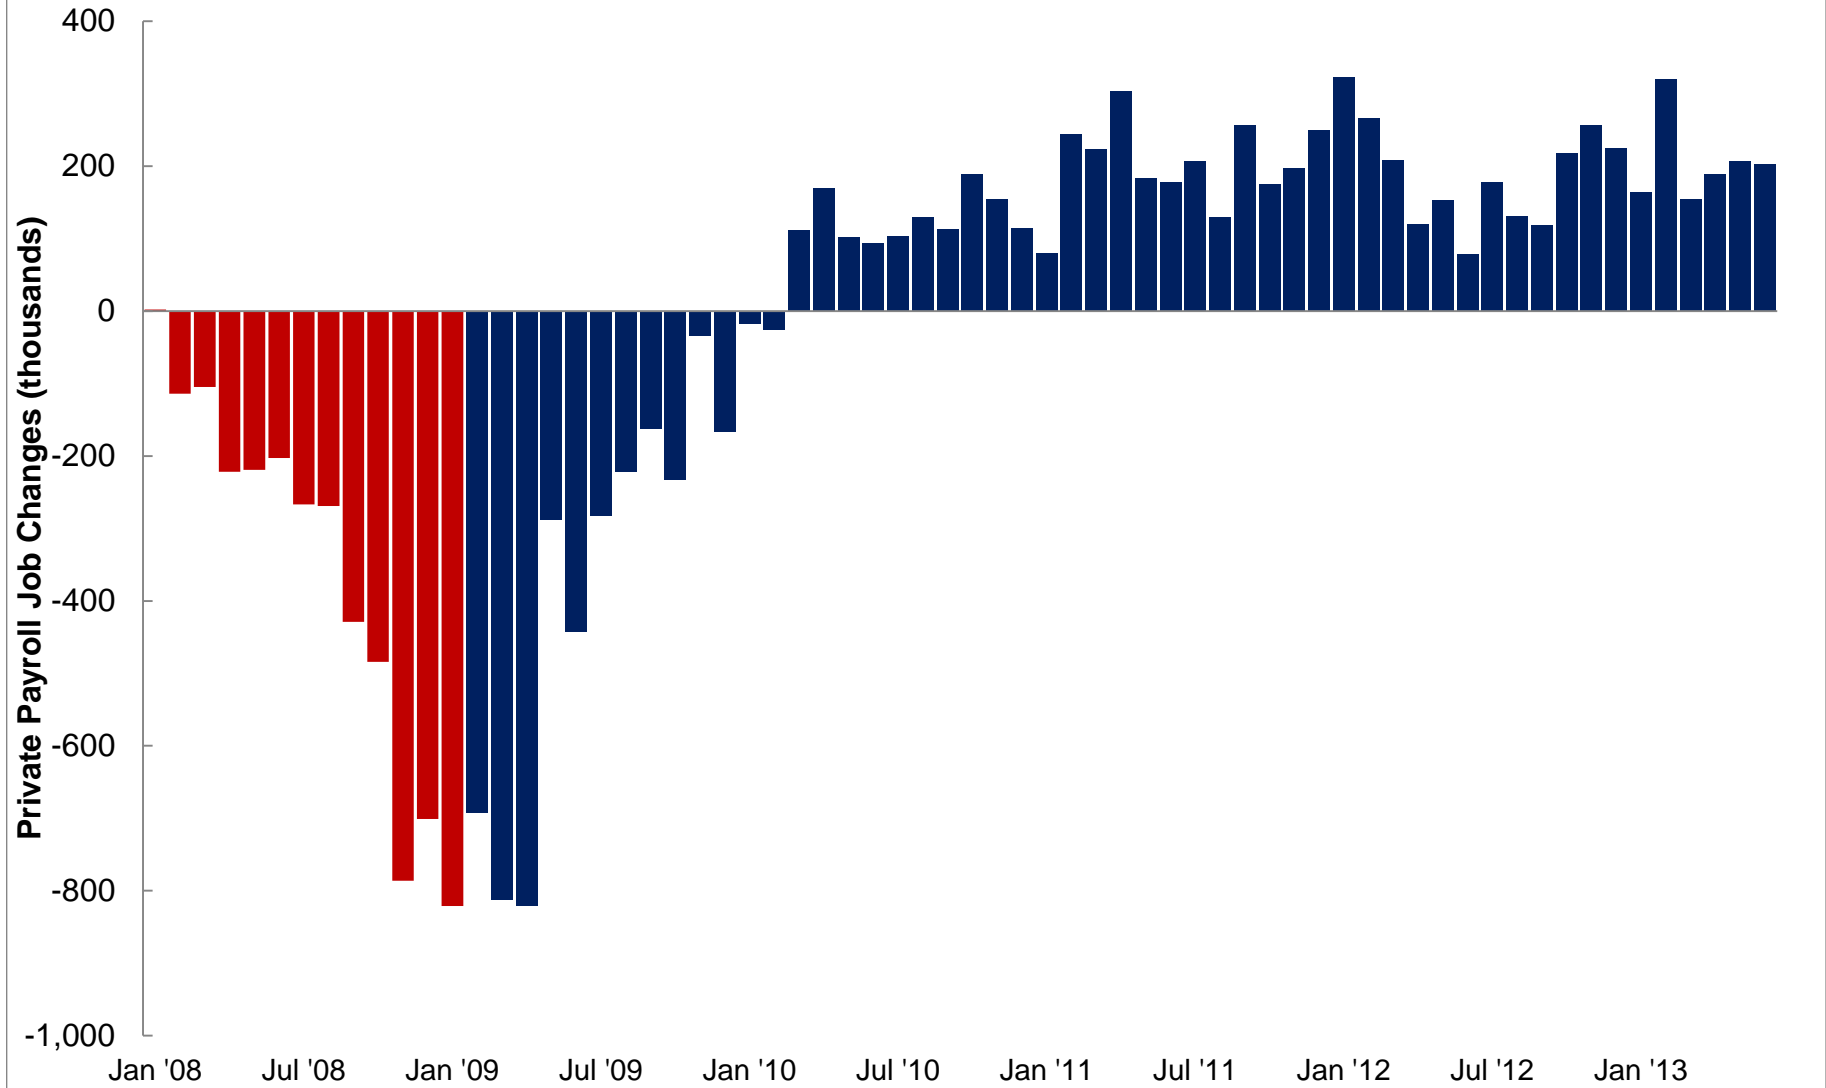

Monthly Change in Private Payrolls

Seasonally Adjusted, January 2008 - June 2013

Source: JEC Democratic staff based on data from the Bureau of Labor Statistics, Establishment Survey.