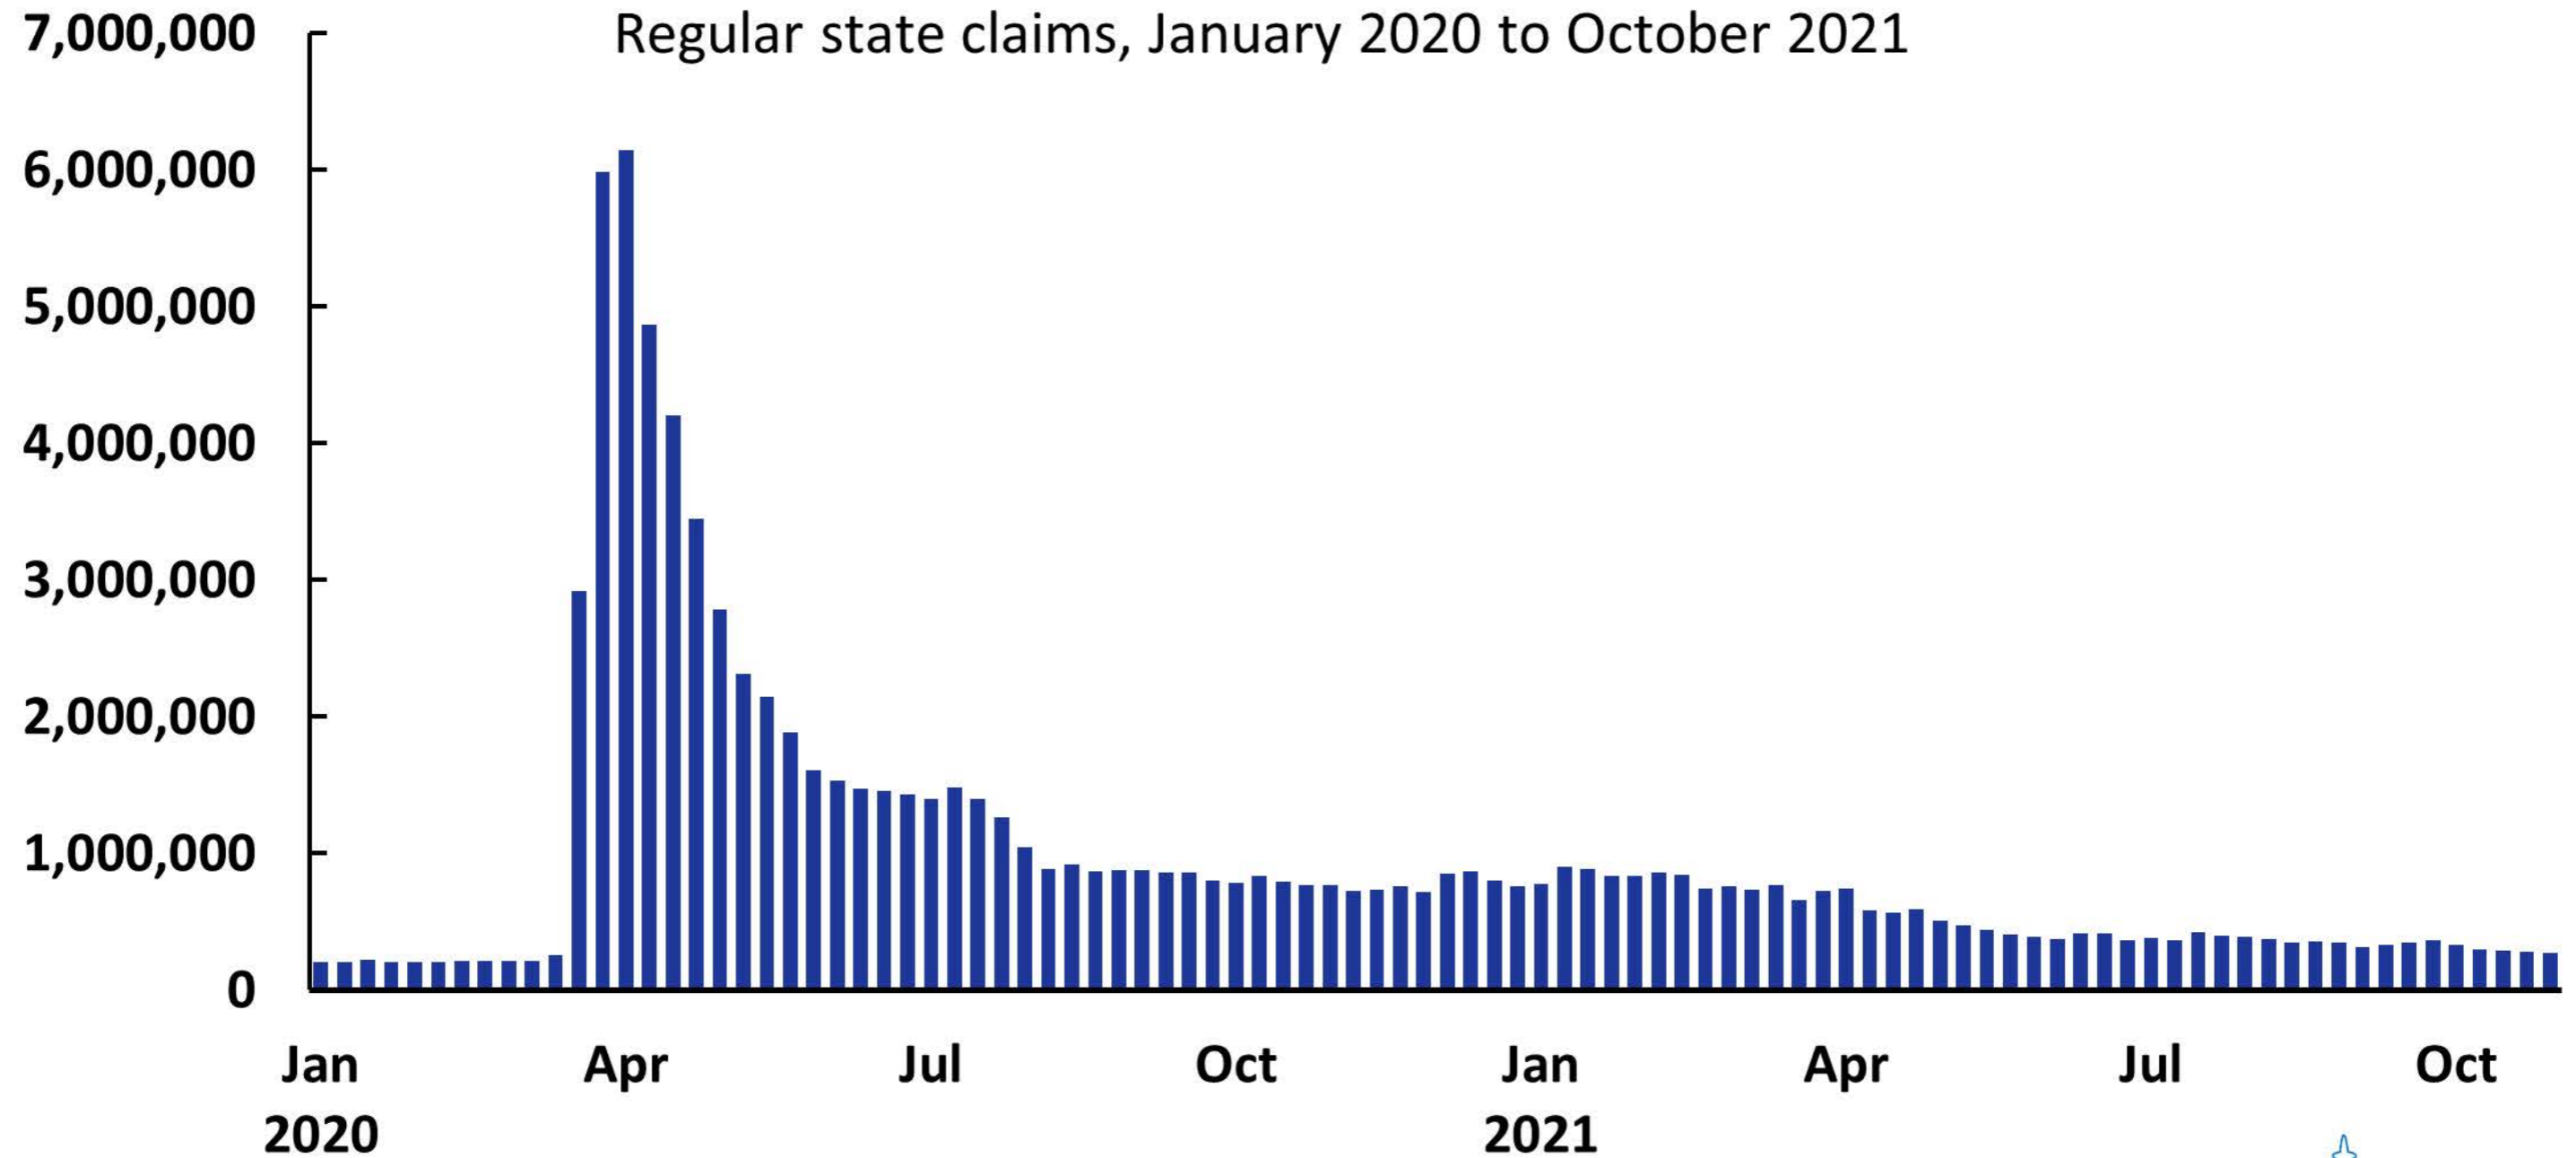

Initial Weekly Unemployment Insurance Claims Hit New Pandemic-Era Low, Down 68% Since President Biden Took Office

Source: Department of Labor
Note: Data are seasonally adjusted.