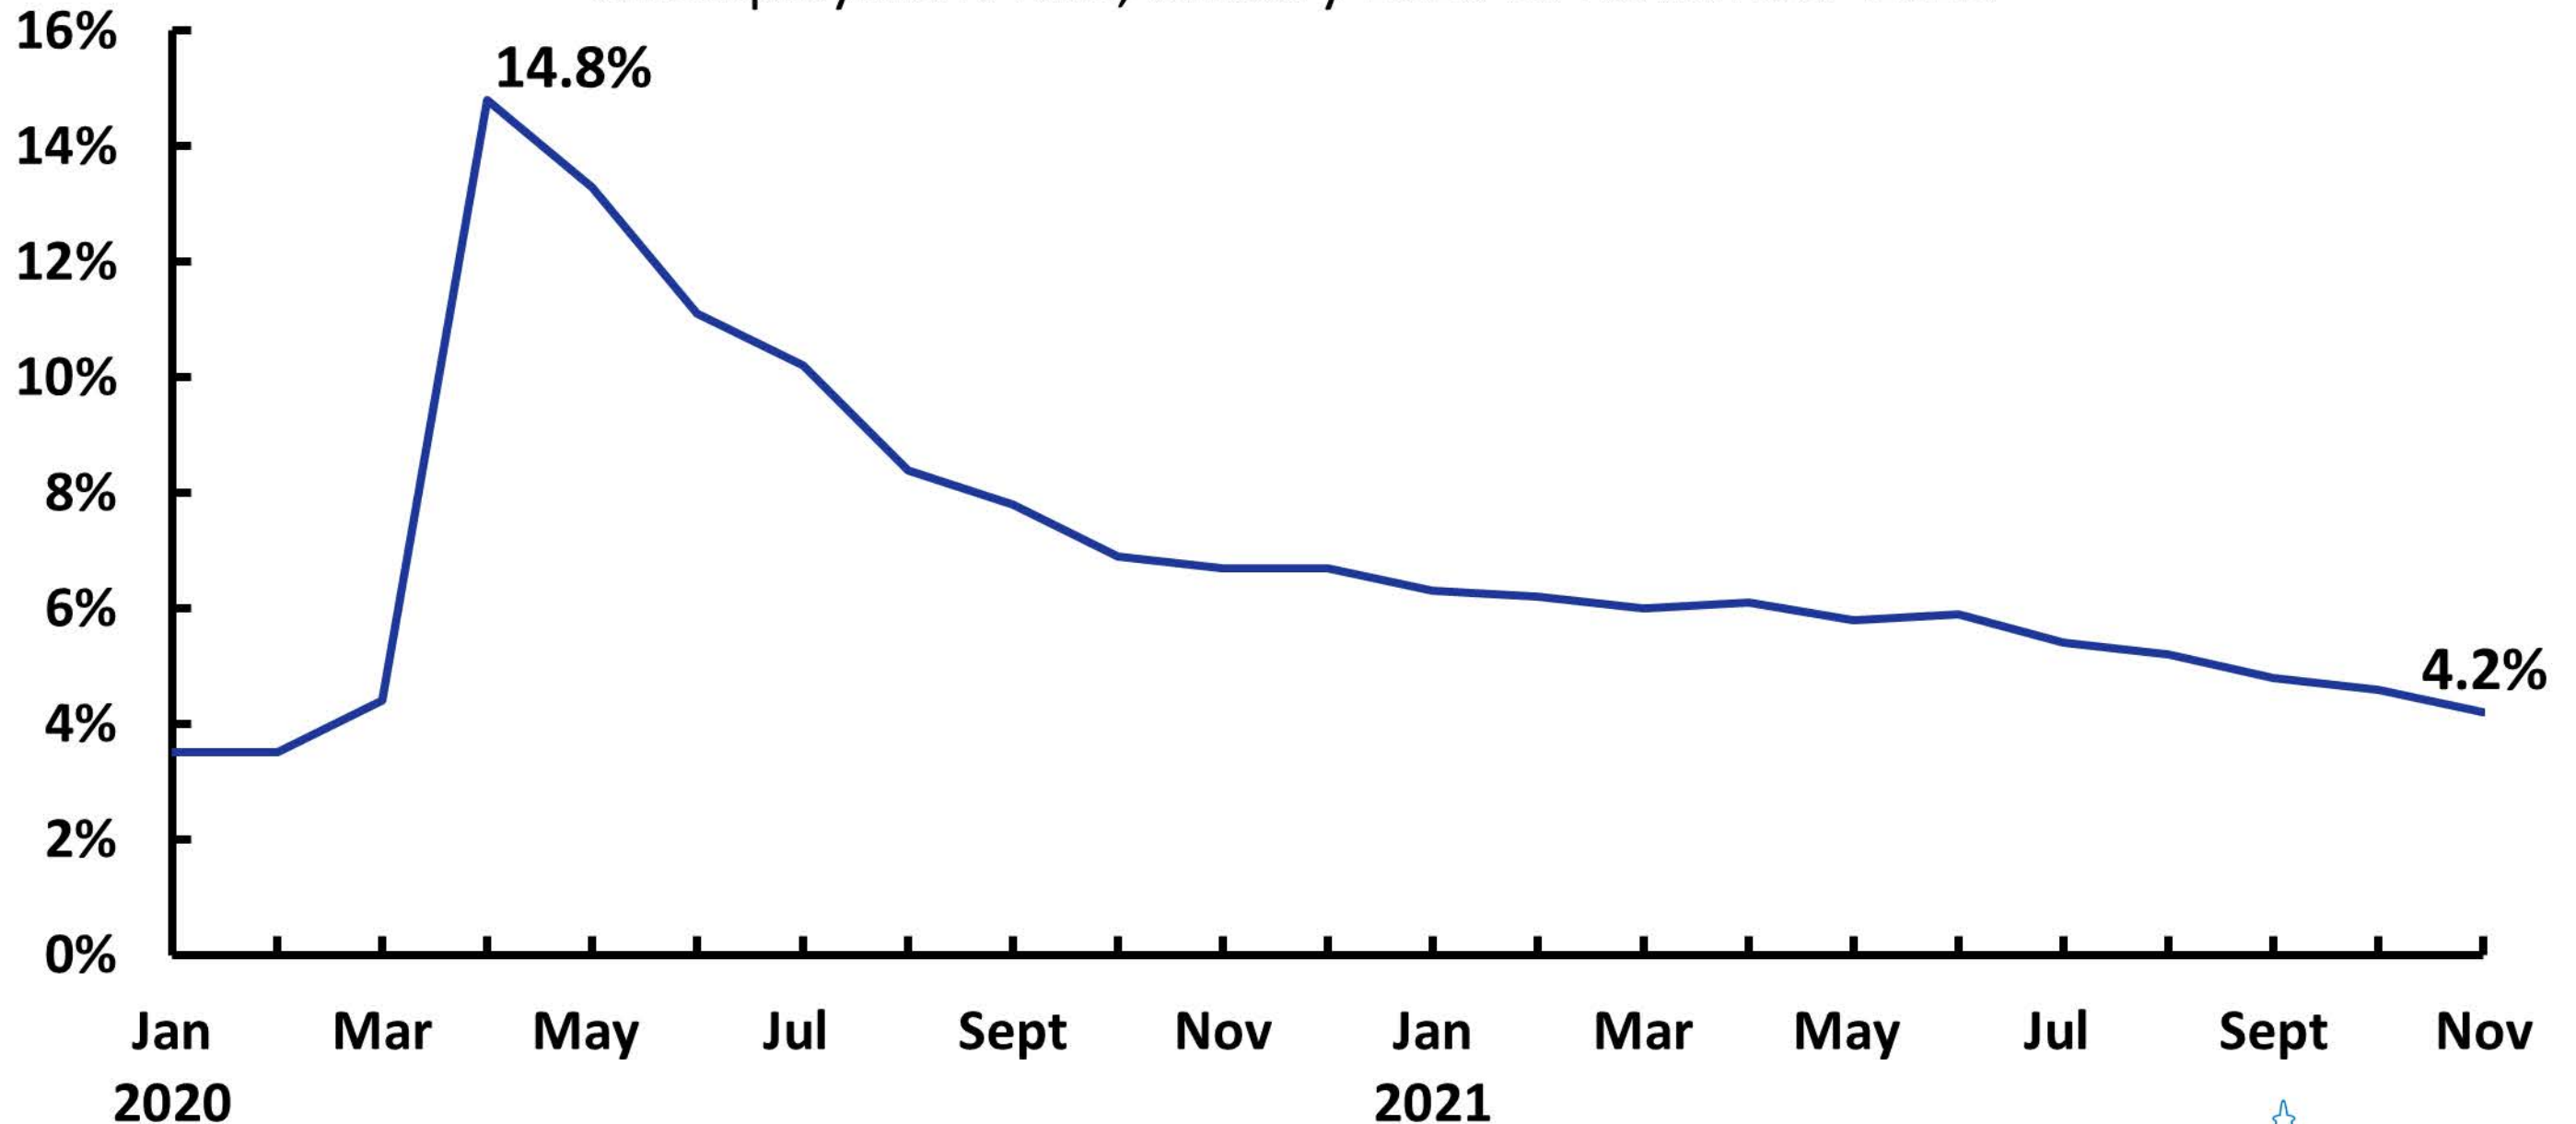

Unemployment Reaches Lowest Level Since March 2020

Unemployment rate, January 2020 to November 2021

Source: Bureau of Labor Statistics

Note: Data reflect the civilian unemployment rate, ages 16+, seasonally adjusted.