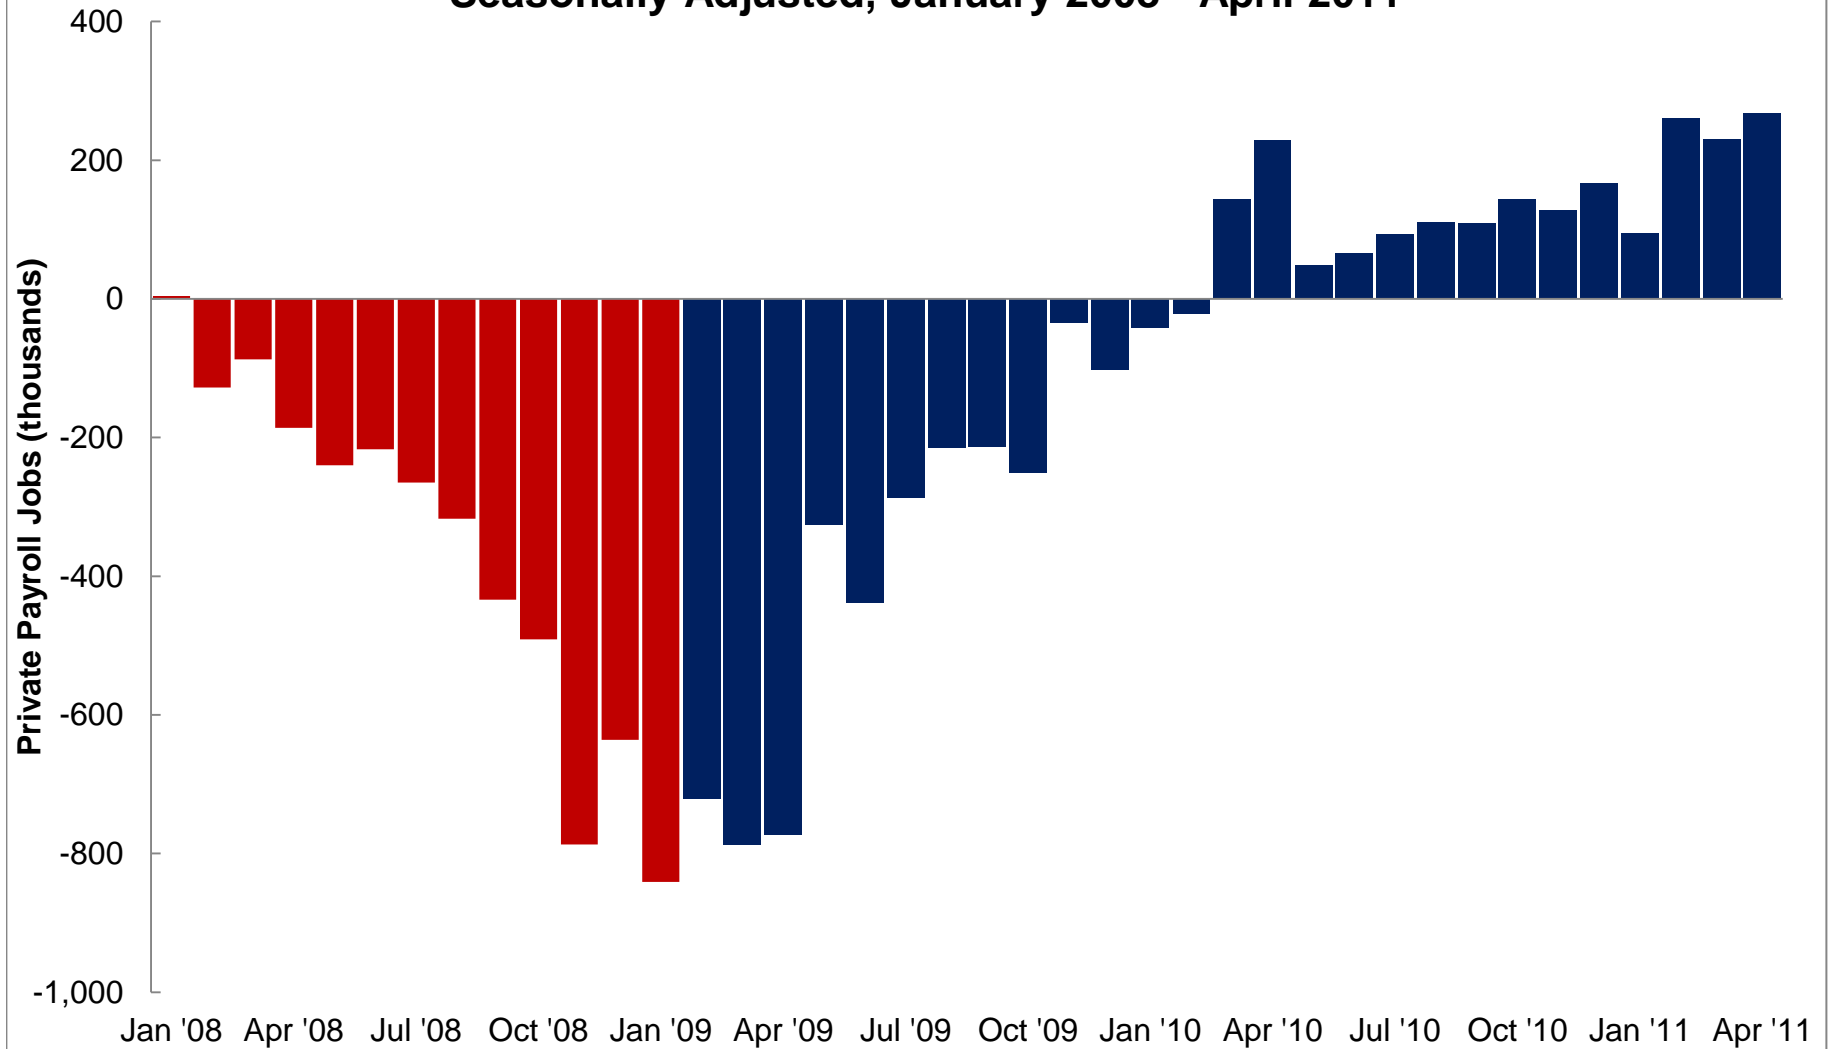

# Monthly Change in Private Payrolls

Seasonally Adjusted, January 2008 - April 2011

Source: Prepared by the Chairman's staff of the Joint Economic Committee based on data from the Bureau of Labor Statistics, Establishment Survey.