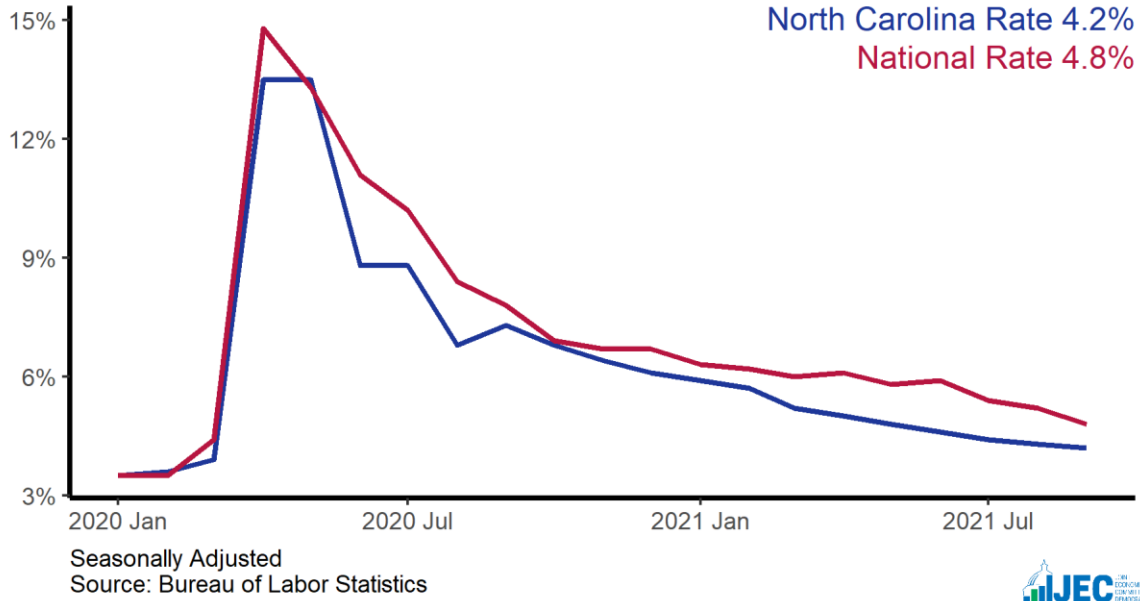

North Carolina Unemployment Rate

State and national unemployment rates, since January 2020