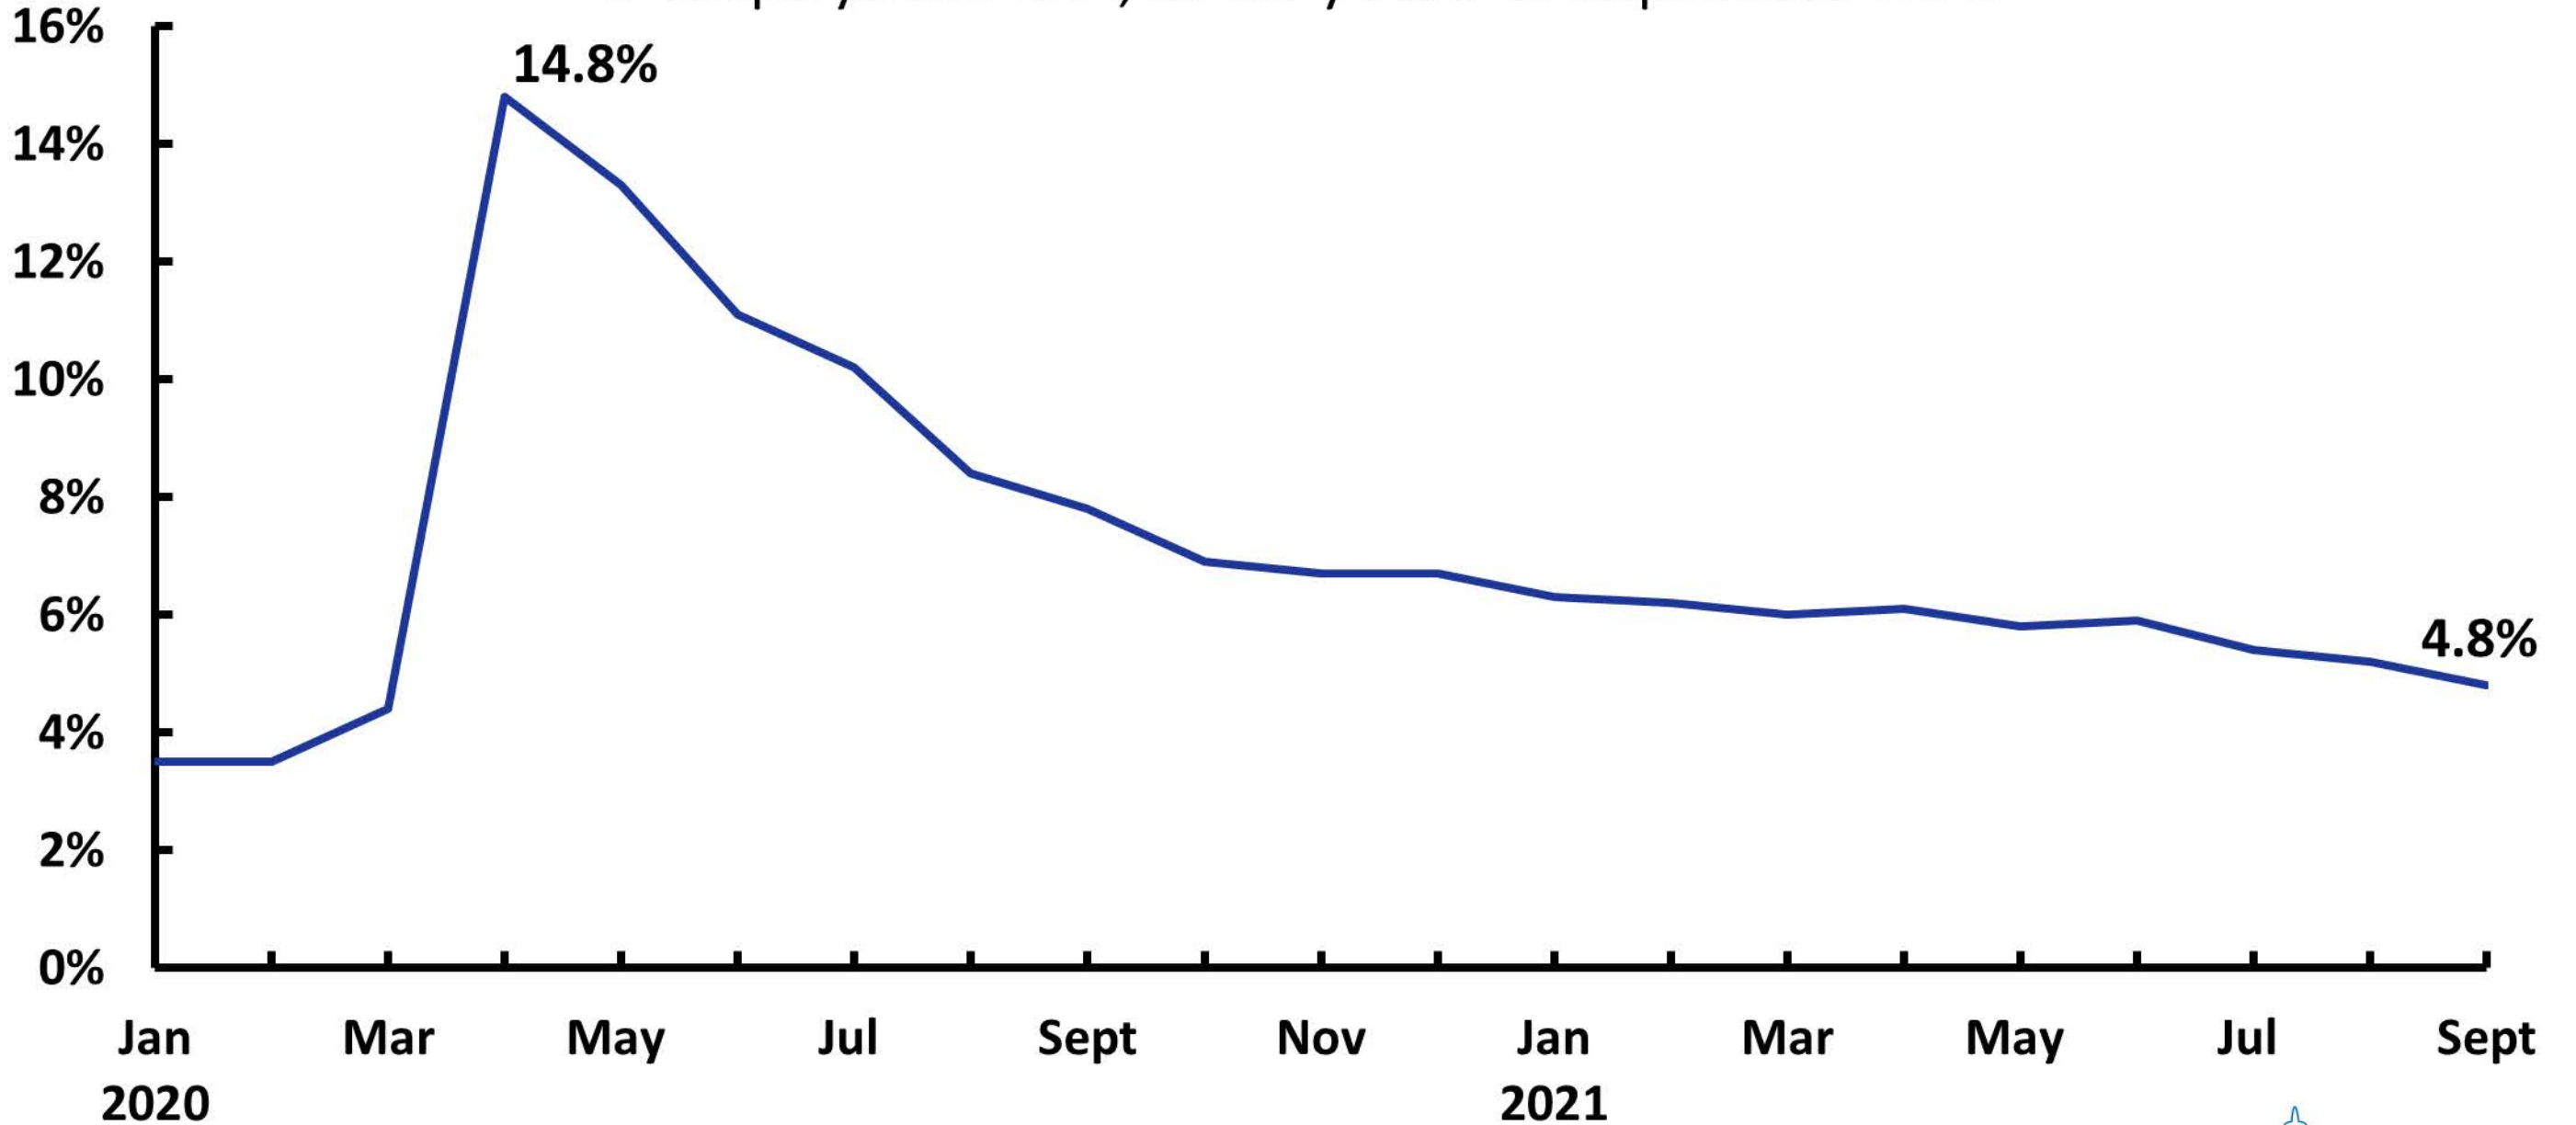

Unemployment Reaches Lowest Level Since March 2020

Unemployment rate, January 2020 to September 2021

Source: Bureau of Labor Statistics

Note: Data reflect the civilian unemployment rate, ages 16+, seasonally adjusted.