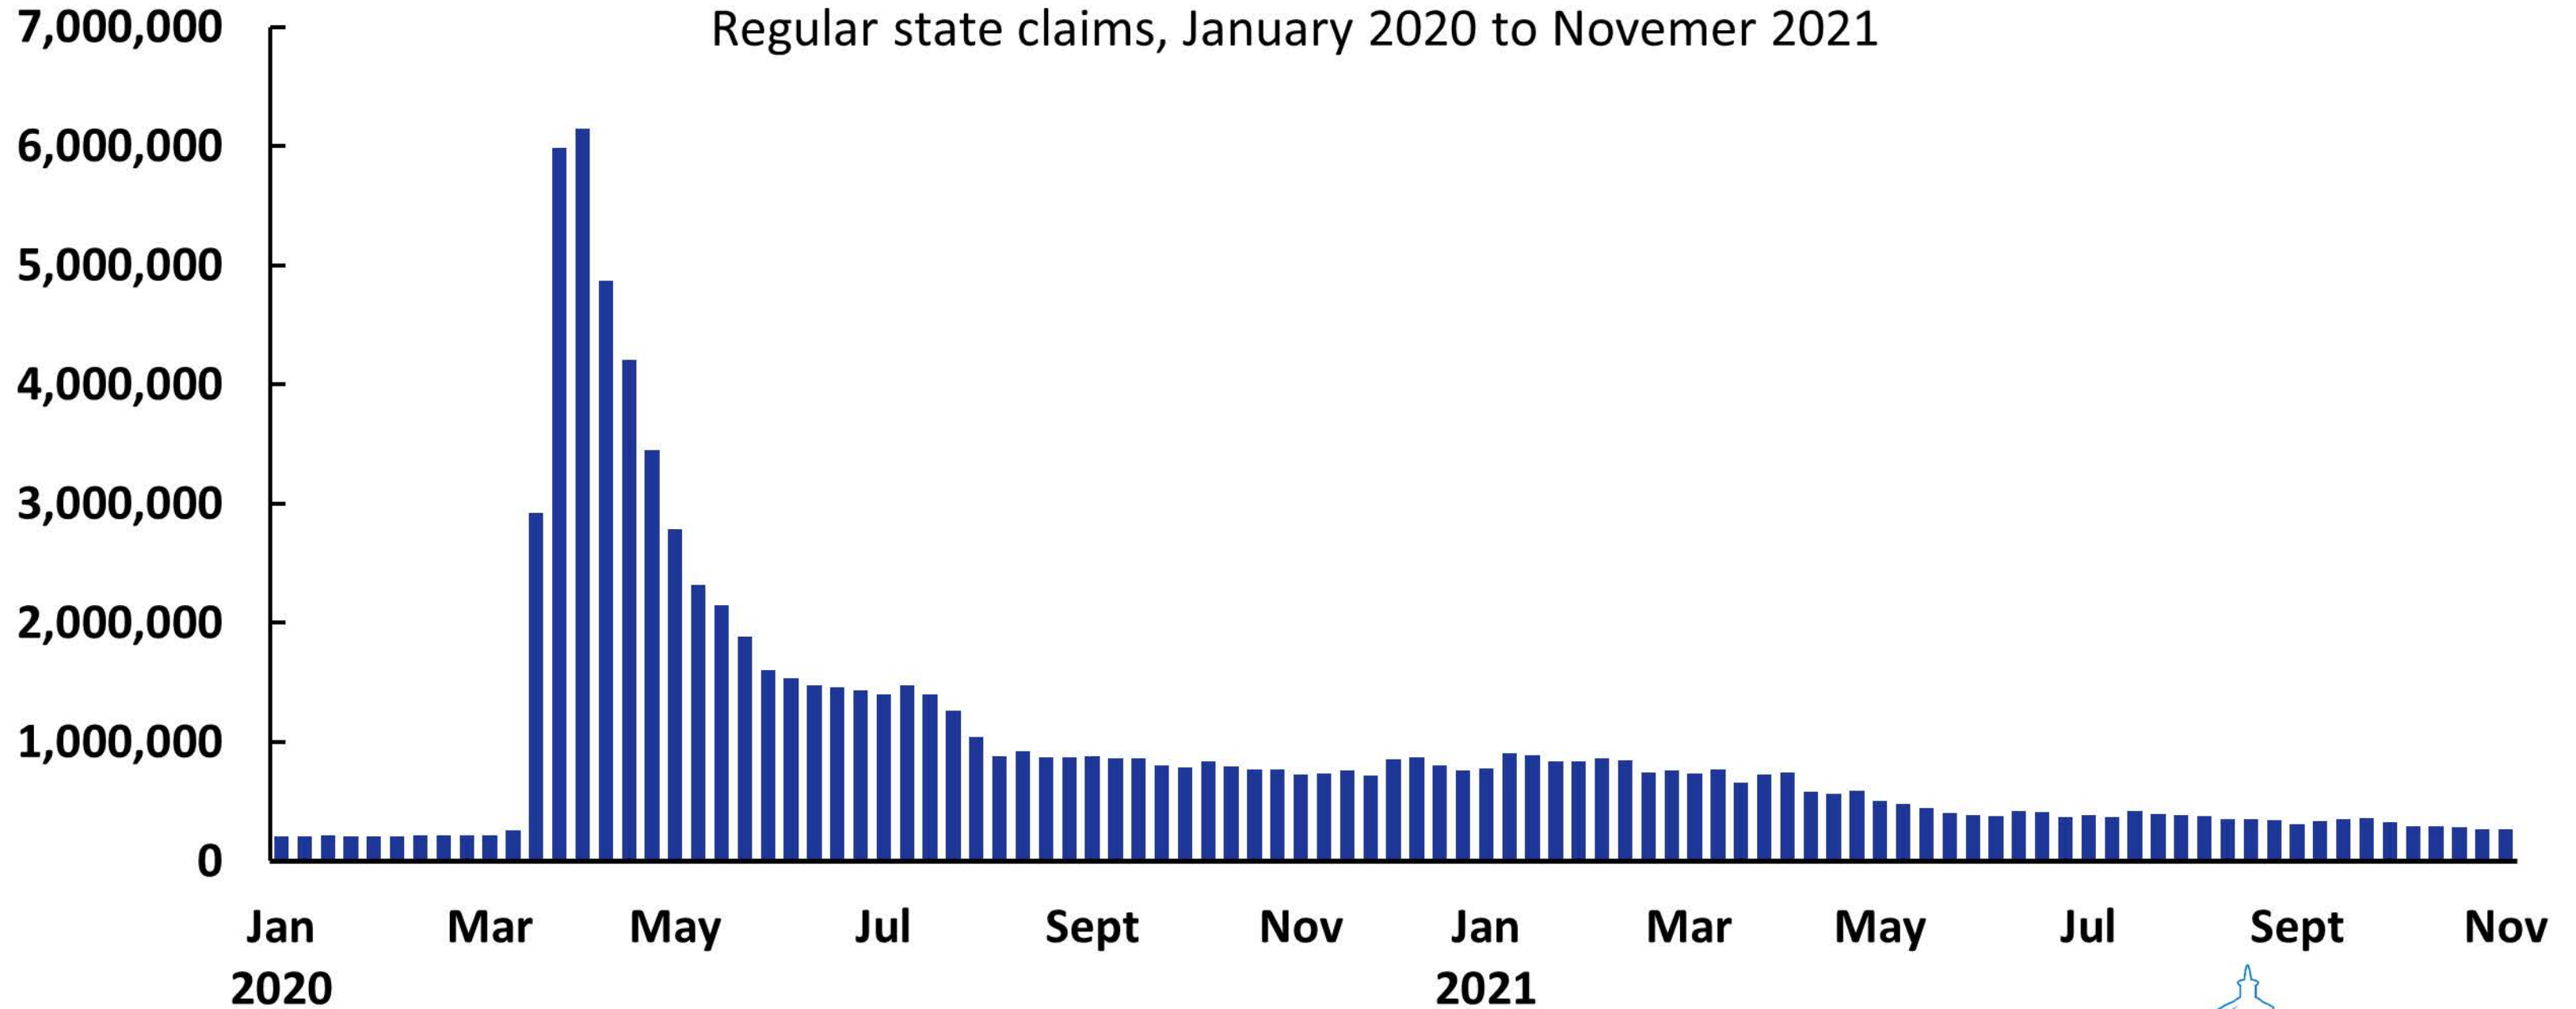

# Initial Weekly Unemployment Insurance Claims Hit New Pandemic-Era Low, Remain Down By 68% Since President Biden Took Office

Regular state claims, January 2020 to November 2021

Source: Department of Labor  
Note: Data are seasonally adjusted.