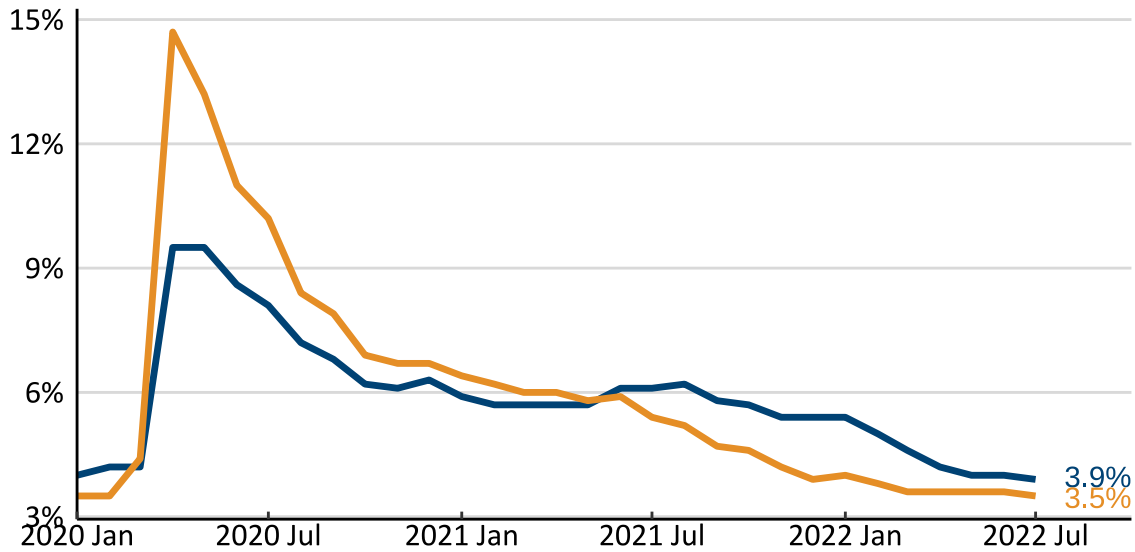

Maryland Unemployment Rate

State and national unemployment rates, since January 2020

Seasonally Adjusted

Source: Bureau of Labor Statistics