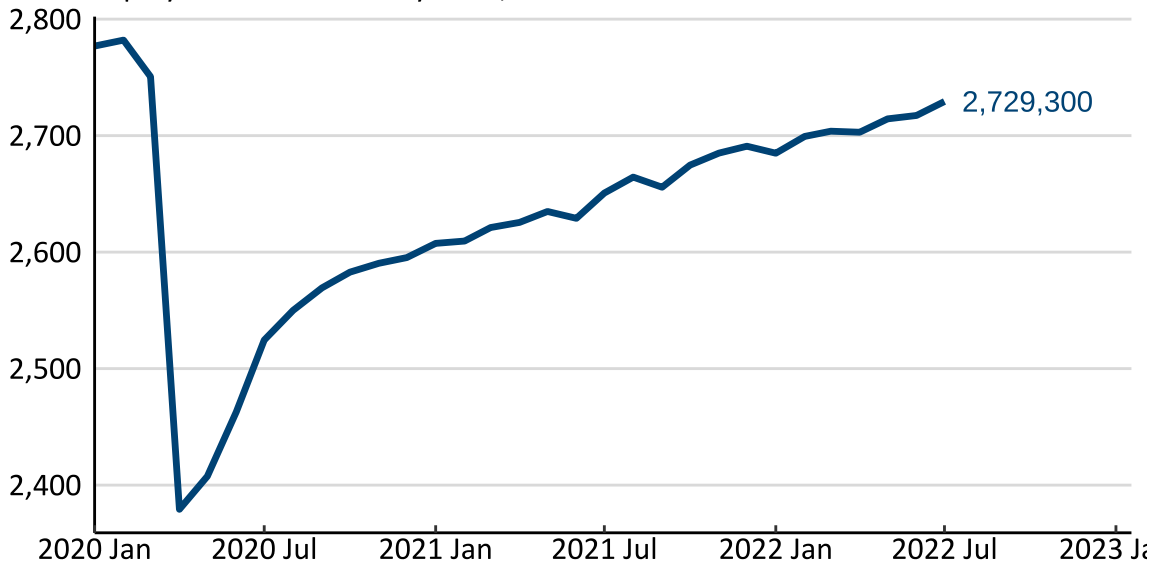

Source: Bureau of Labor Statistics

Note: Positive change reflects net job creation. "Recovered" refers to the share of jobs recovered since the pandemic low point as a share of jobs lost during the pandemic. Jobs lost during the pandemic are measured as the difference between the number of jobs in the industry in February 2020 and the number at the "low point" of the pandemic—the month with the fewest people employed in a given industry. The month of the low point varies by industry.

Maryland Unemployment Rate

State and national unemployment rates, since January 2020

Seasonally Adjusted

Source: Bureau of Labor Statistics

Maryland Jobs Recovery

Total employment since January 2020, in thousands

Nonfarm Payroll Employment, Seasonally Adjusted

Source: Bureau of Labor Statistics