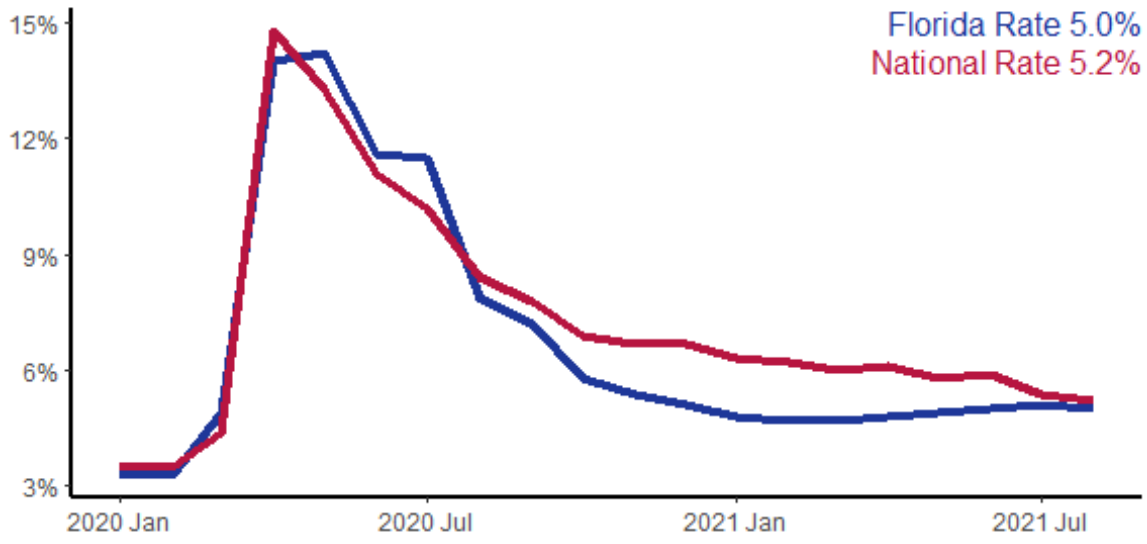

Florida Unemployment Rate

State and national unemployment rates, since January 2020

Seasonally Adjusted
Source: Bureau of Labor Statistics

Florida Jobs Recovery

Total employment since January 2020, in thousands