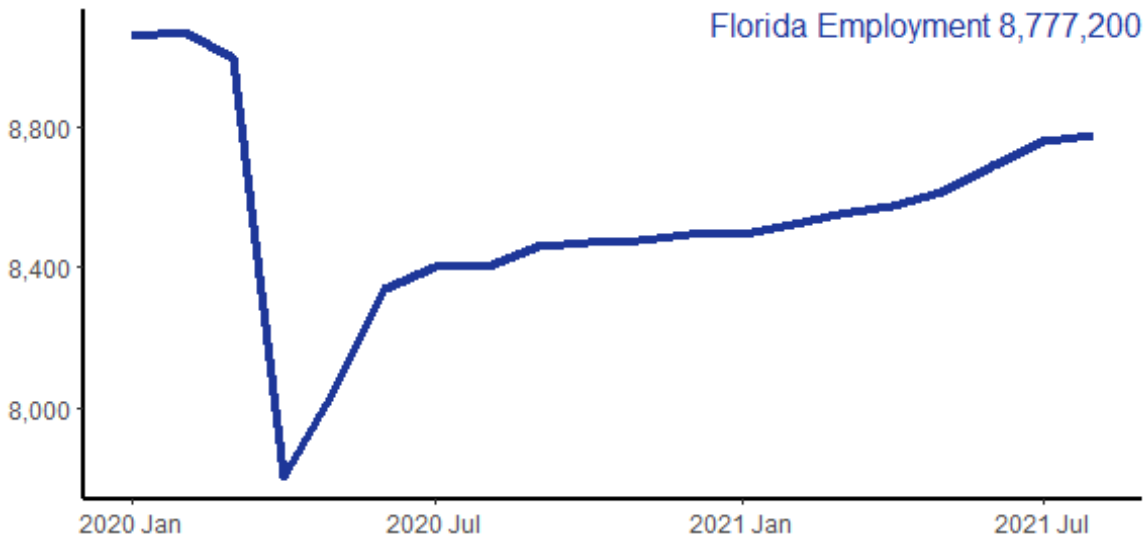

Source: Bureau of Labor Statistics

Note: Positive change reflects net job creation. "Recovered" refers to the share of jobs recovered since the pandemic low point as a share of jobs lost during the pandemic. Jobs lost during the pandemic are measured as the difference between the number of jobs in the industry in February 2020 and the number at the "low point" of the pandemic--the month with the fewest people employed in a given industry. The month of the low point varies by industry.

Florida Unemployment Rate

State and national unemployment rates, since January 2020

Seasonally Adjusted
Source: Bureau of Labor Statistics

Florida Jobs Recovery

Total employment since January 2020, in thousands