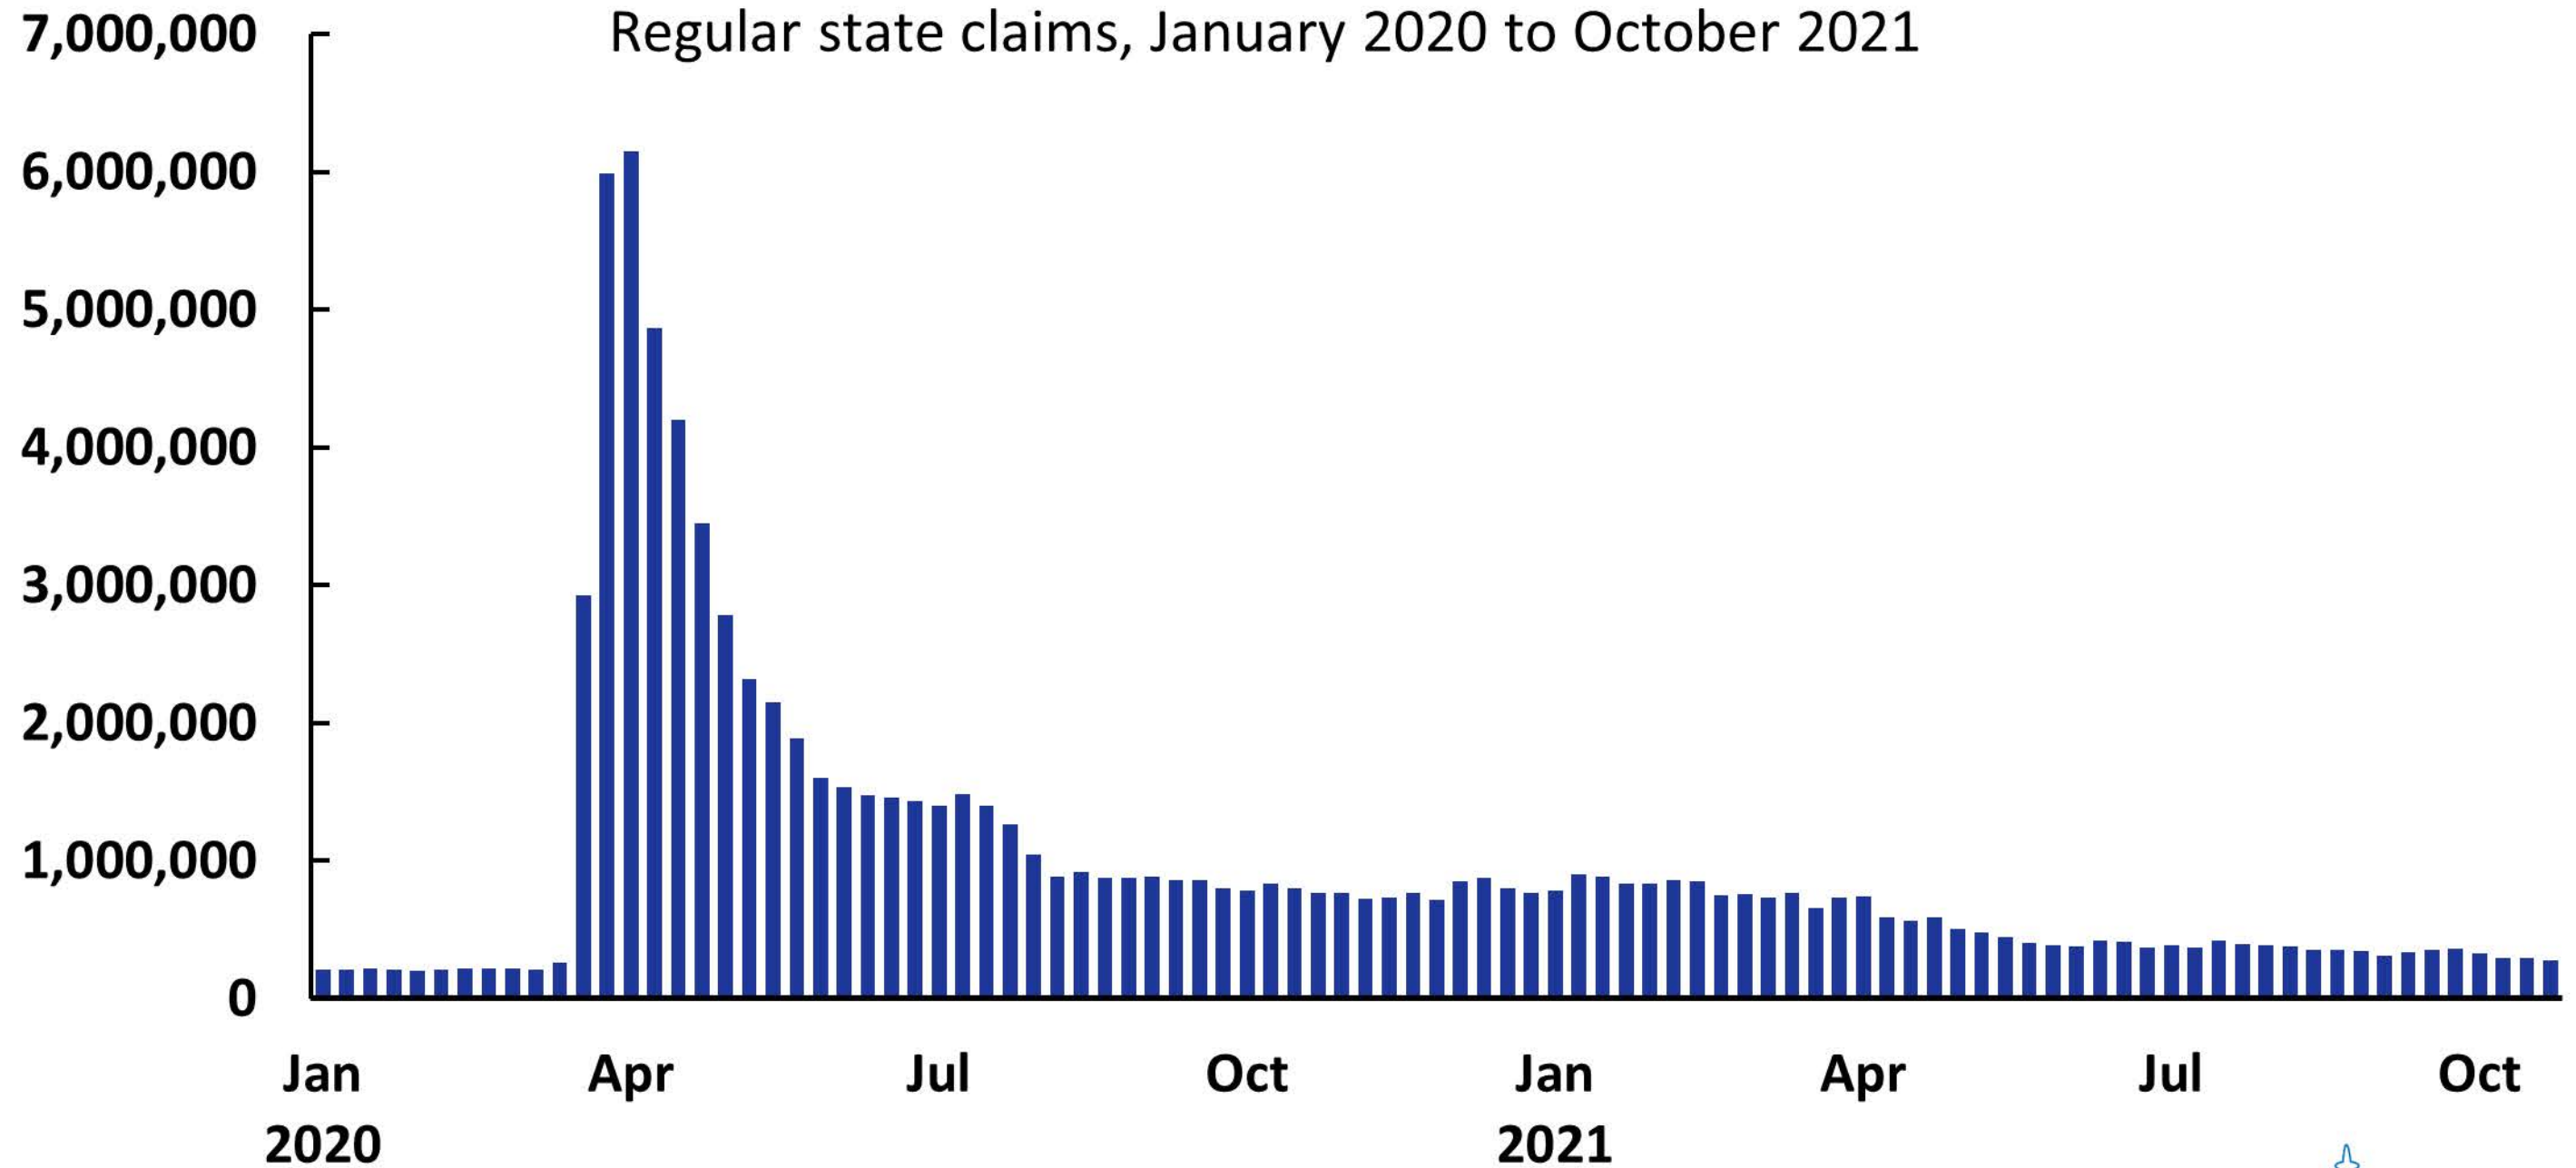

Initial Weekly Unemployment Insurance Claims Hit New Pandemic-Era Low, Down 66% From When President Biden Took Office

Source: Department of Labor
Note: Data are seasonally adjusted.