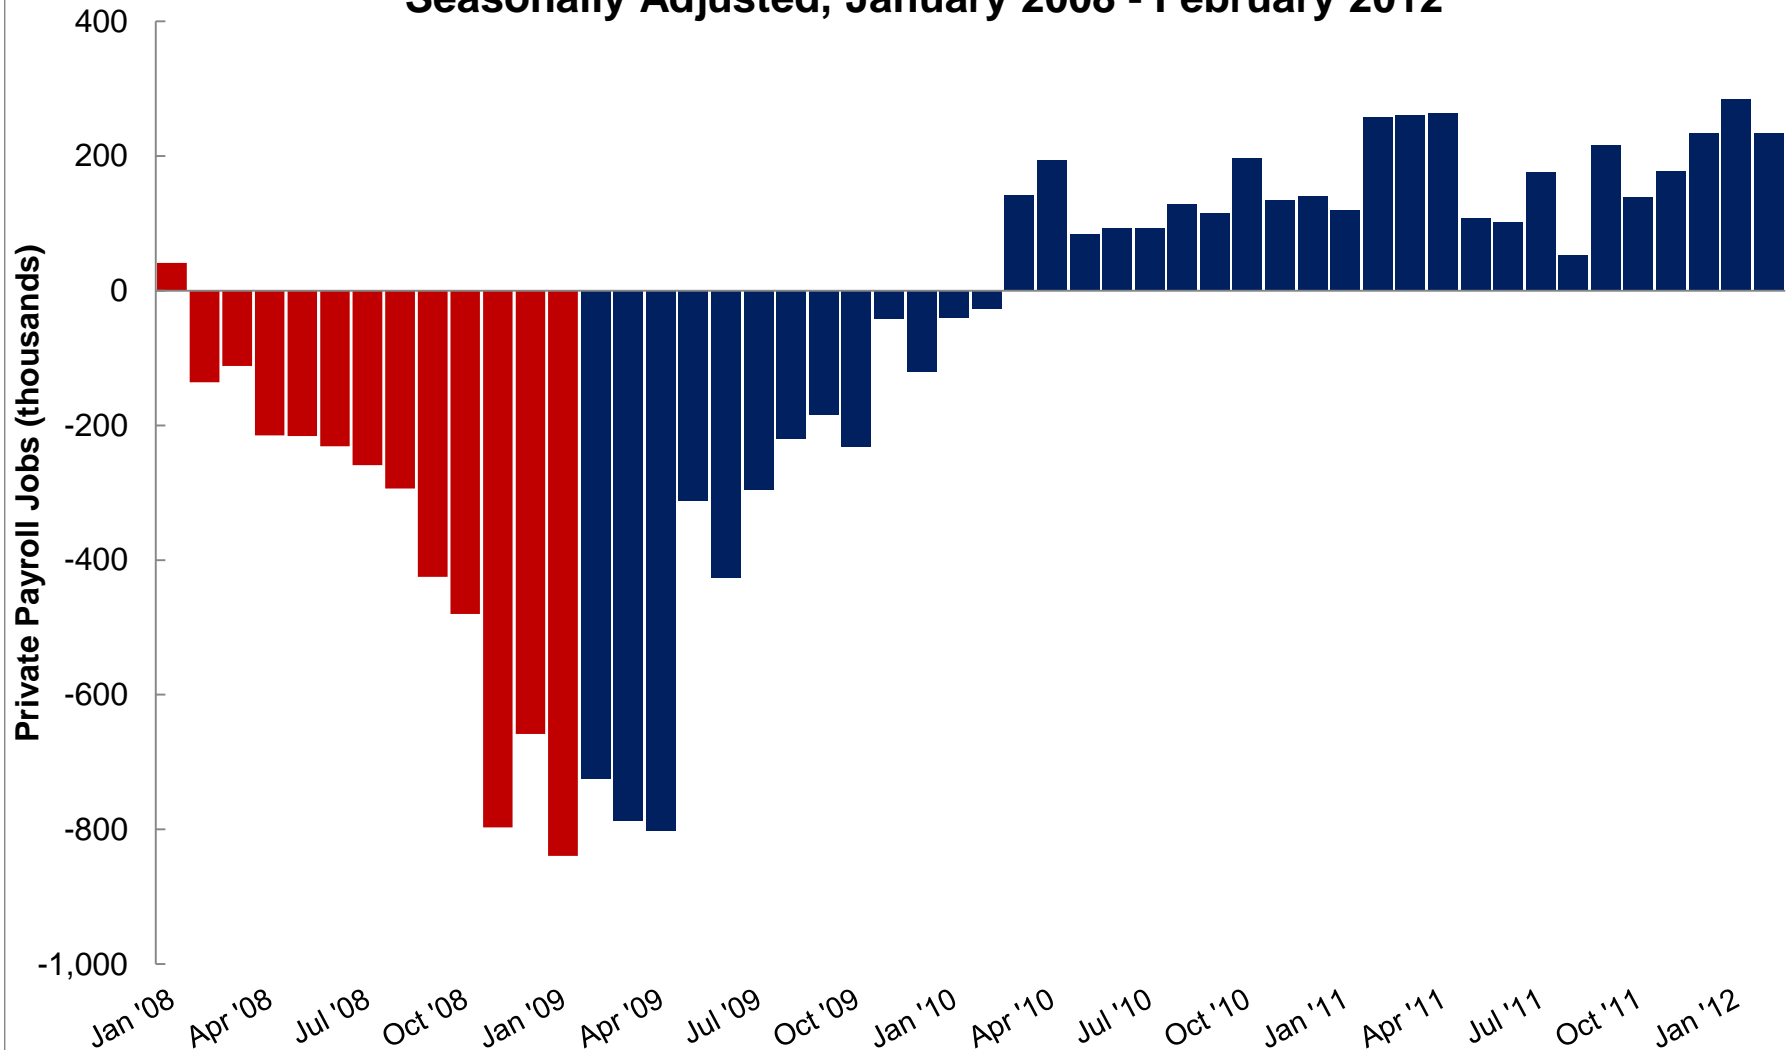

Monthly Change in Private Payrolls

Seasonally Adjusted, January 2008 - February 2012

Source: Prepared by the Chairman's staff of the Joint Economic Committee based on data from the Bureau of Labor Statistics, Establishment Survey.