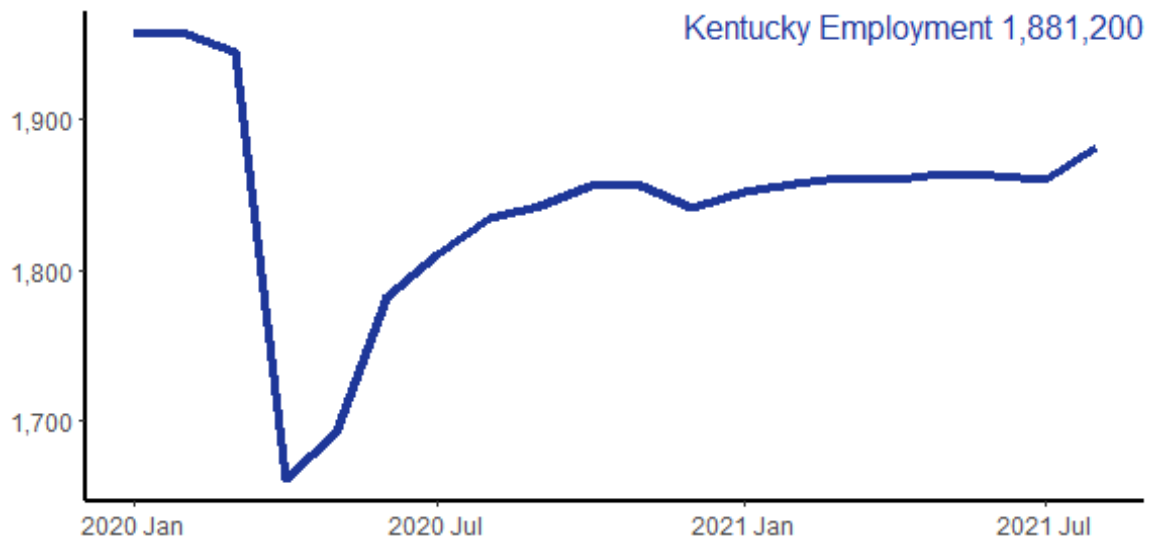

Source: Bureau of Labor Statistics

Note: Positive change reflects net job creation. "Recovered" refers to the share of jobs recovered since the pandemic low point as a share of jobs lost during the pandemic. Jobs lost during the pandemic are measured as the difference between the number of jobs in the industry in February 2020 and the number at the "low point" of the pandemic--the month with the fewest people employed in a given industry. The month of the low point varies by industry.

Kentucky Unemployment Rate

State and national unemployment rates, since January 2020

Seasonally Adjusted
Source: Bureau of Labor Statistics

Kentucky Jobs Recovery

Total employment since January 2020, in thousands