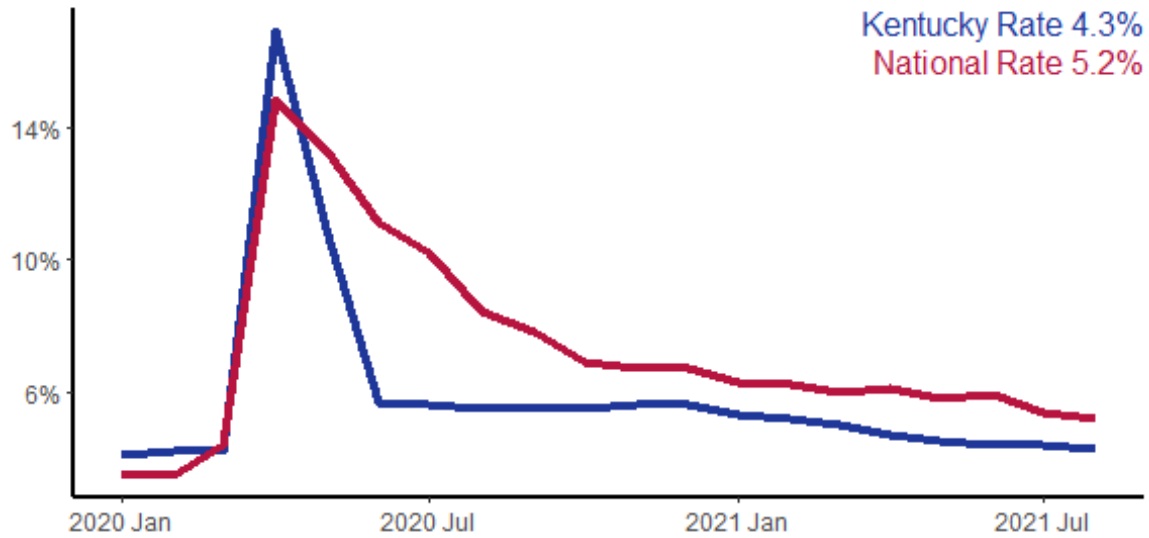

Kentucky Unemployment Rate

State and national unemployment rates, since January 2020

Seasonally Adjusted
Source: Bureau of Labor Statistics

Kentucky Jobs Recovery

Total employment since January 2020, in thousands