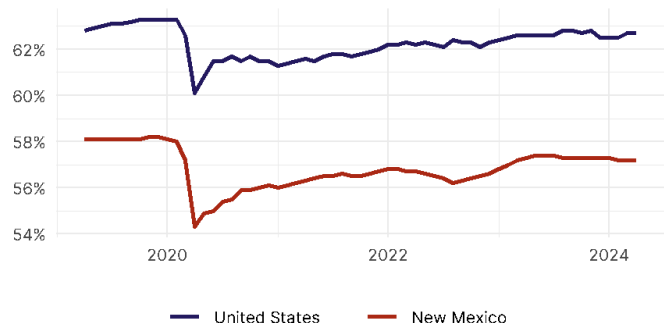

Source: Bureau of Labor Statistics, data is seasonally adjusted

New Mexico Labor Force Participation Rate