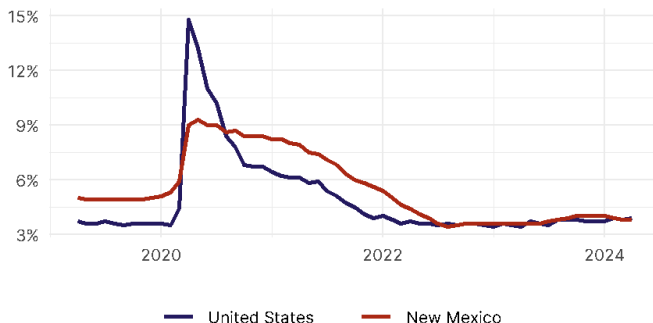

New Mexico Employment Snapshot

- In April, **New Mexico lost 700 net payroll jobs** and the **unemployment rate remained unchanged at 3.8 percent**. In the prior month, New Mexico added 1,300 net payroll jobs.
- Over the past 12 months, **New Mexico added 12,800 net payroll jobs** and the **unemployment rate rose by 0.2 percentage points from 3.6 percent**.
- Nationally, nonfarm payrolls **rose by 175,000 in April, or 0.1 percent**. New Mexico **is tied for 27th** in the nation for percentage gain in nonfarm payroll employment over the past 12 months.
- In April, **New Mexico's private sector lost 1,100 net private payroll jobs**, and over the past 12 months it added 5,600 private payroll jobs. In the prior month, New Mexico added 1,200 net private payroll jobs.
- In April, employment in New Mexico **rose by 1,206**, and over the past 12 months it rose by 2,395.
- **New Mexico's labor force participation rate remained steady at 57.2 percent** in April and **is tied for 47th** in the nation. In the past 12 months, the labor force participation rate has fallen by 0.1 percentage points.

New Mexico Unemployment Rate